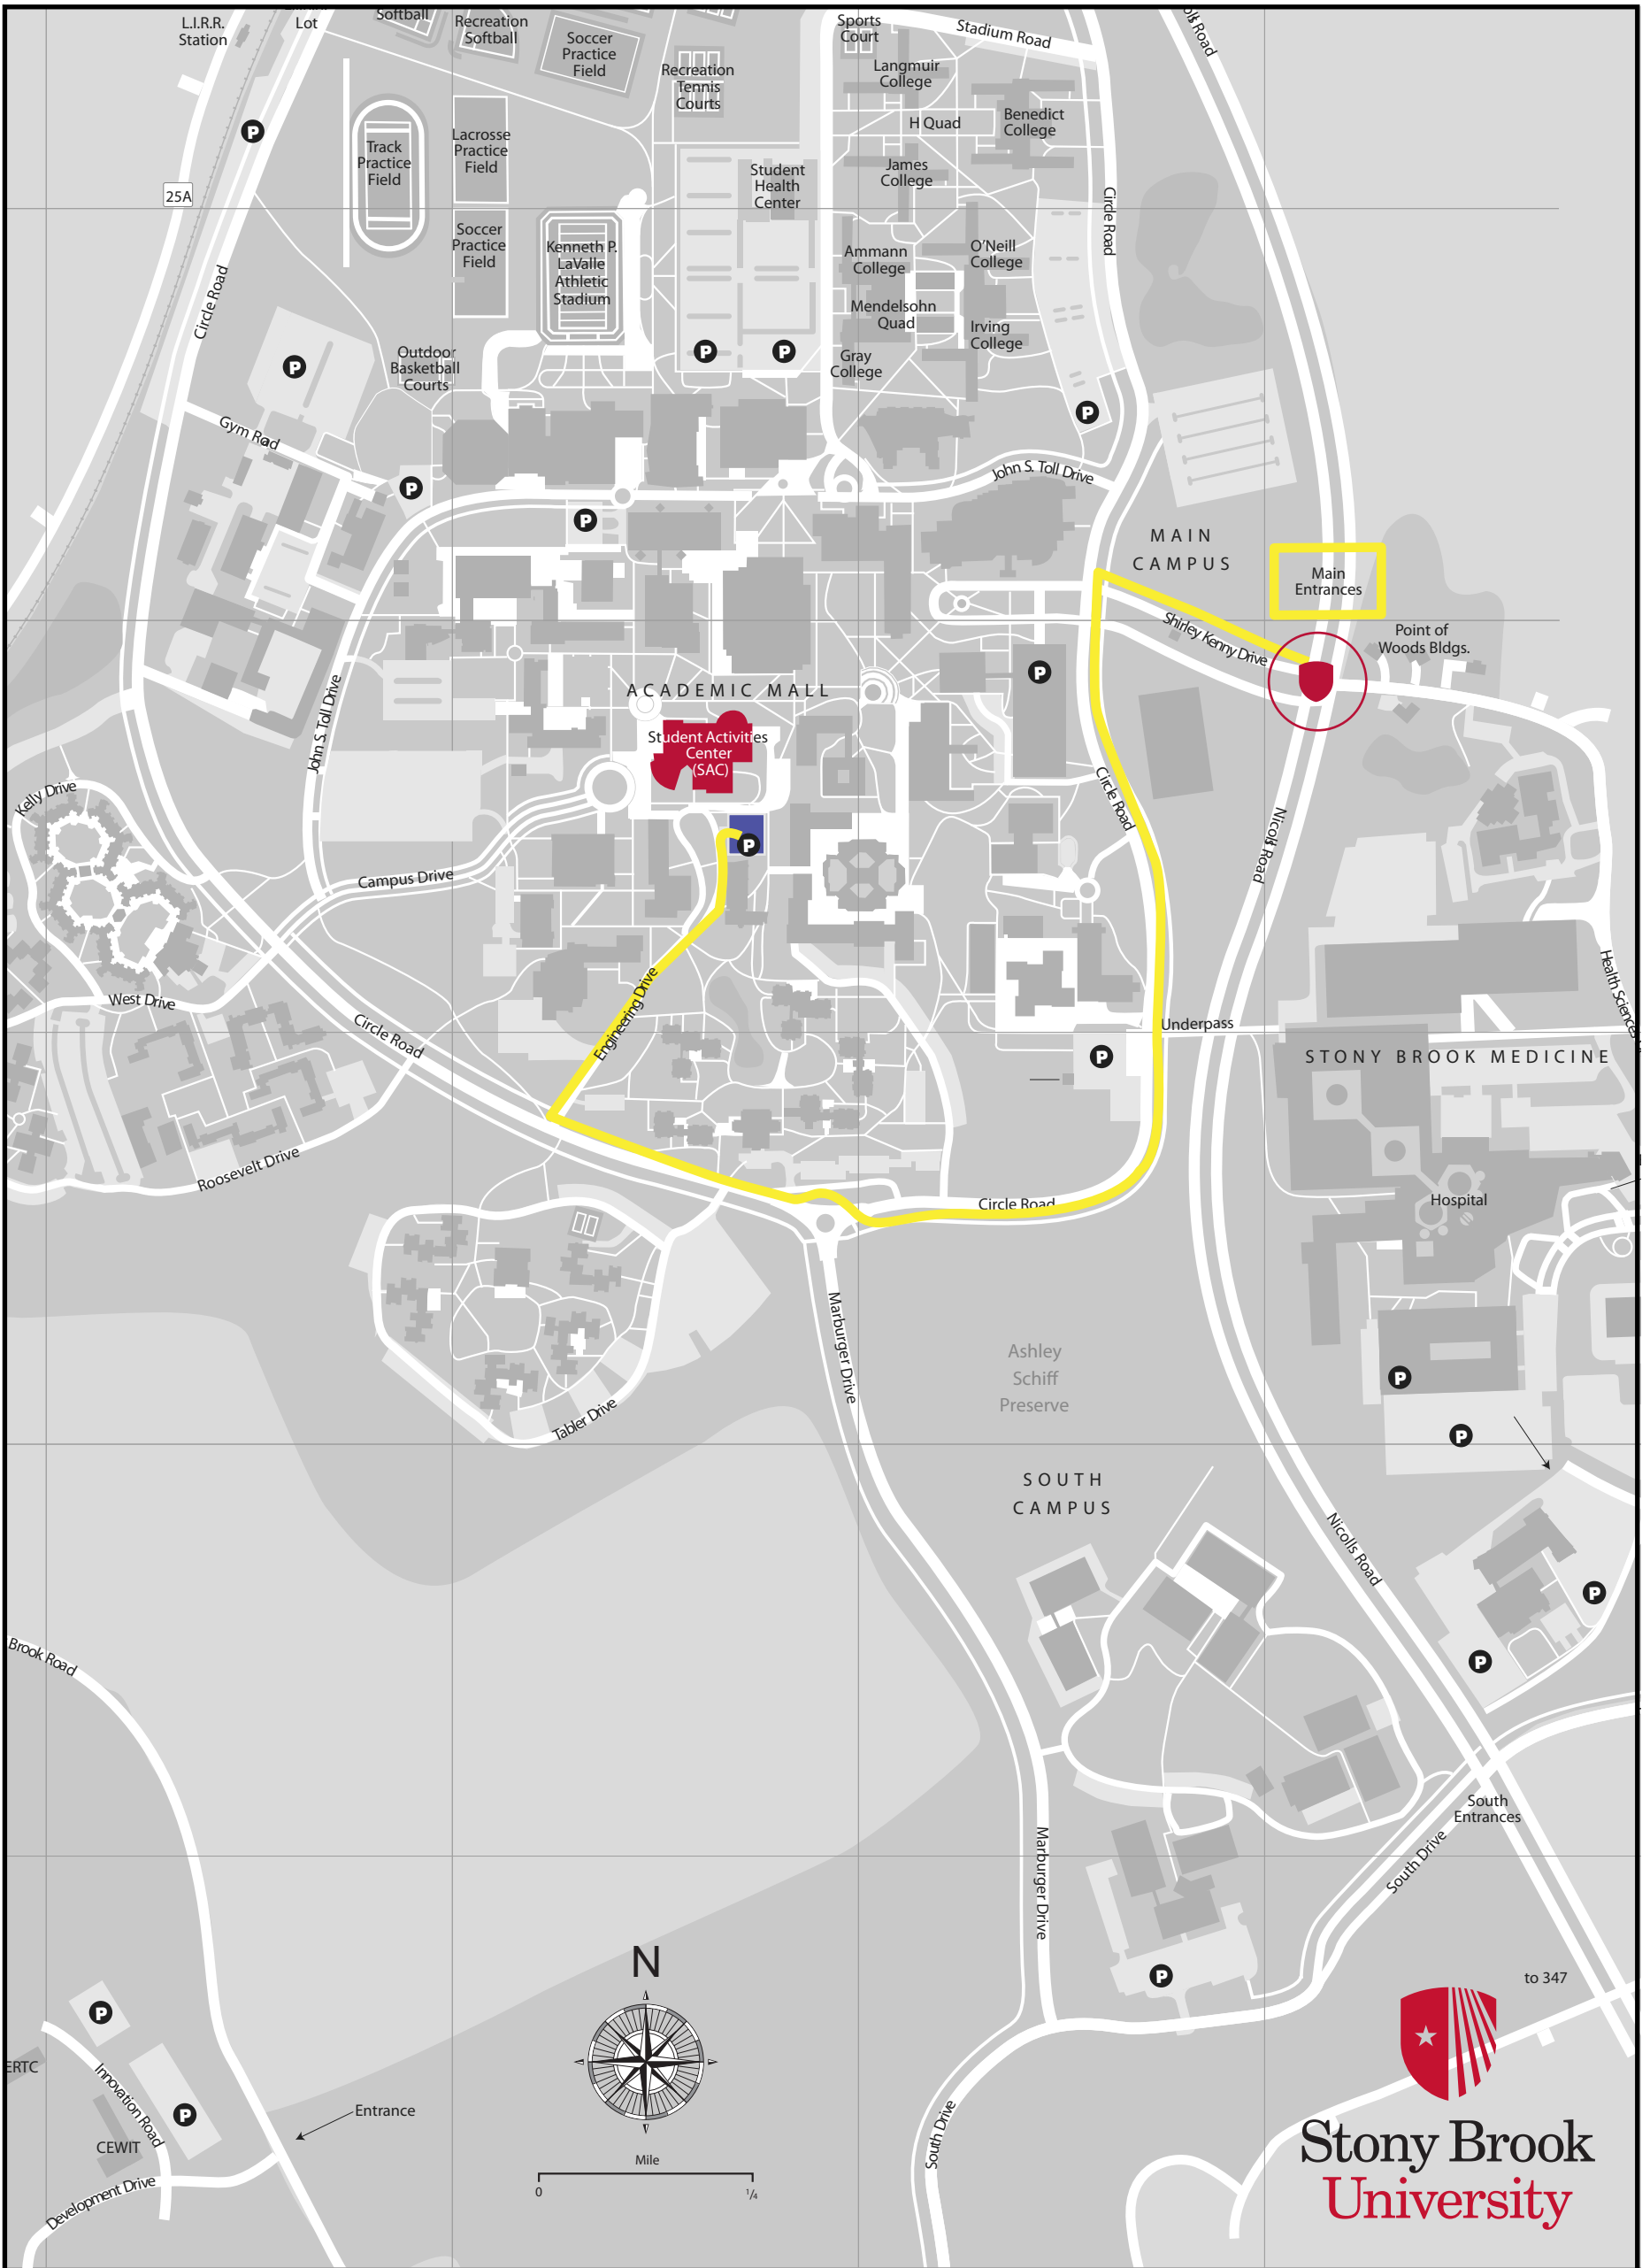

Events - Student Activities Center / SAC

	Parking		Route from Nicolls Road - Main Entrance
	Student Activities Center / SAC		
	Campus Entrance		

Events - Student Activities Center (SAC)

Driving Directions - to SAC Metered Parking Lot

Route from Nicolls Road - Main Entrance

From the North:

- ➔ Right onto Shirley Strum Kenny Drive (Main Entrance)
- ← Left at the light onto Circle Road
- ➔ First right off the rotary
- ➔ Right onto Engineering Drive
- ➔ Right into the parking lot at the end of the road - before the turn

From the South:

- ← Left onto Shirley Strum Kenny Drive (Main Entrance)
- ← Left at the light onto Circle Road
- ➔ First right off the rotary
- ➔ Right onto Engineering Drive
- ➔ Right into the parking lot at the end of the road - before the turn